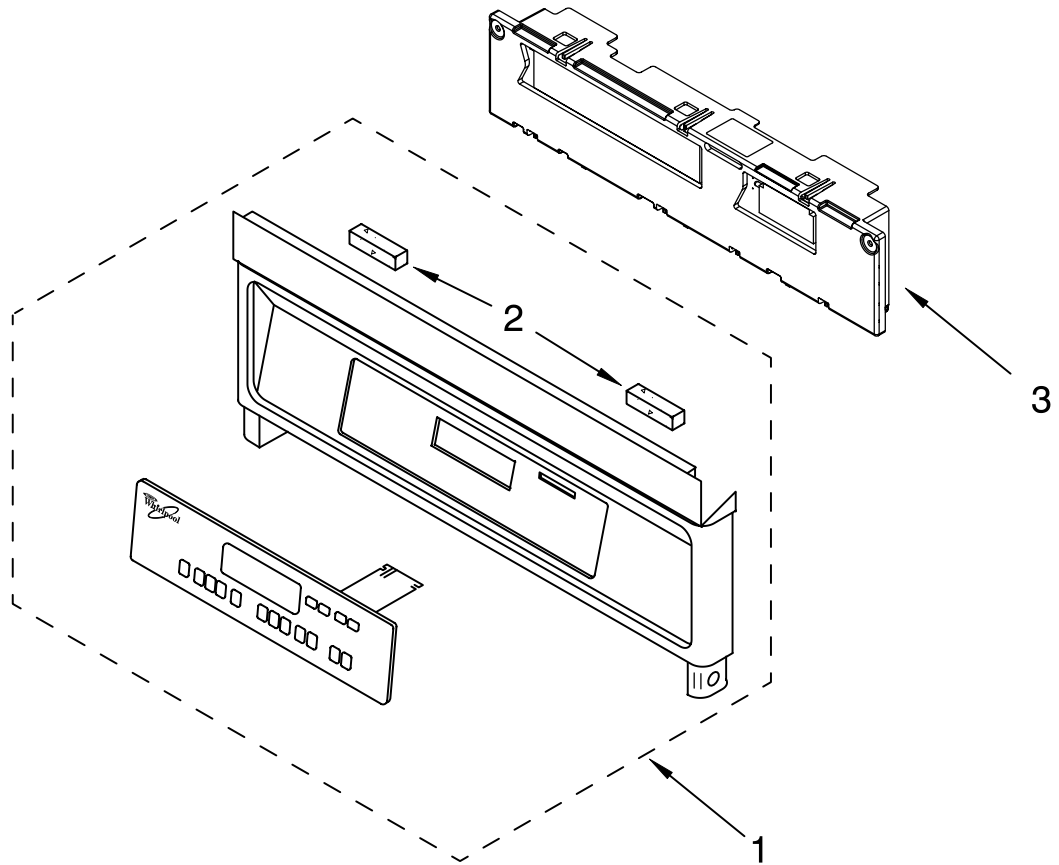

CONTROL PANEL PARTS

For Models: RS696PXGB12, RS696PXGQ12
(Black) (Designer White)

Illus. No.	Part No.	DESCRIPTION

NOTE: The screws and nuts required to attach a part are listed immediately following that part.

1		Control Panel Assy. W/Membrane Switch
	4456312	Black Model
	4456311	White Model
	4449745	Screw
	3400832	Screw
2	4451034	Gasket, Control Panel
3	8301919	Assy, Control
	4449745	Screw

FOR ORDERING INFORMATION REFER TO PARTS PRICE LIST